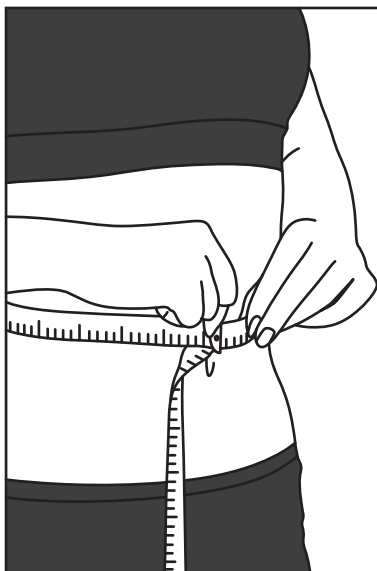

How to Measure:

Choose Your Size

Measure the circumference of your navel and keep breathing normally to choose your size